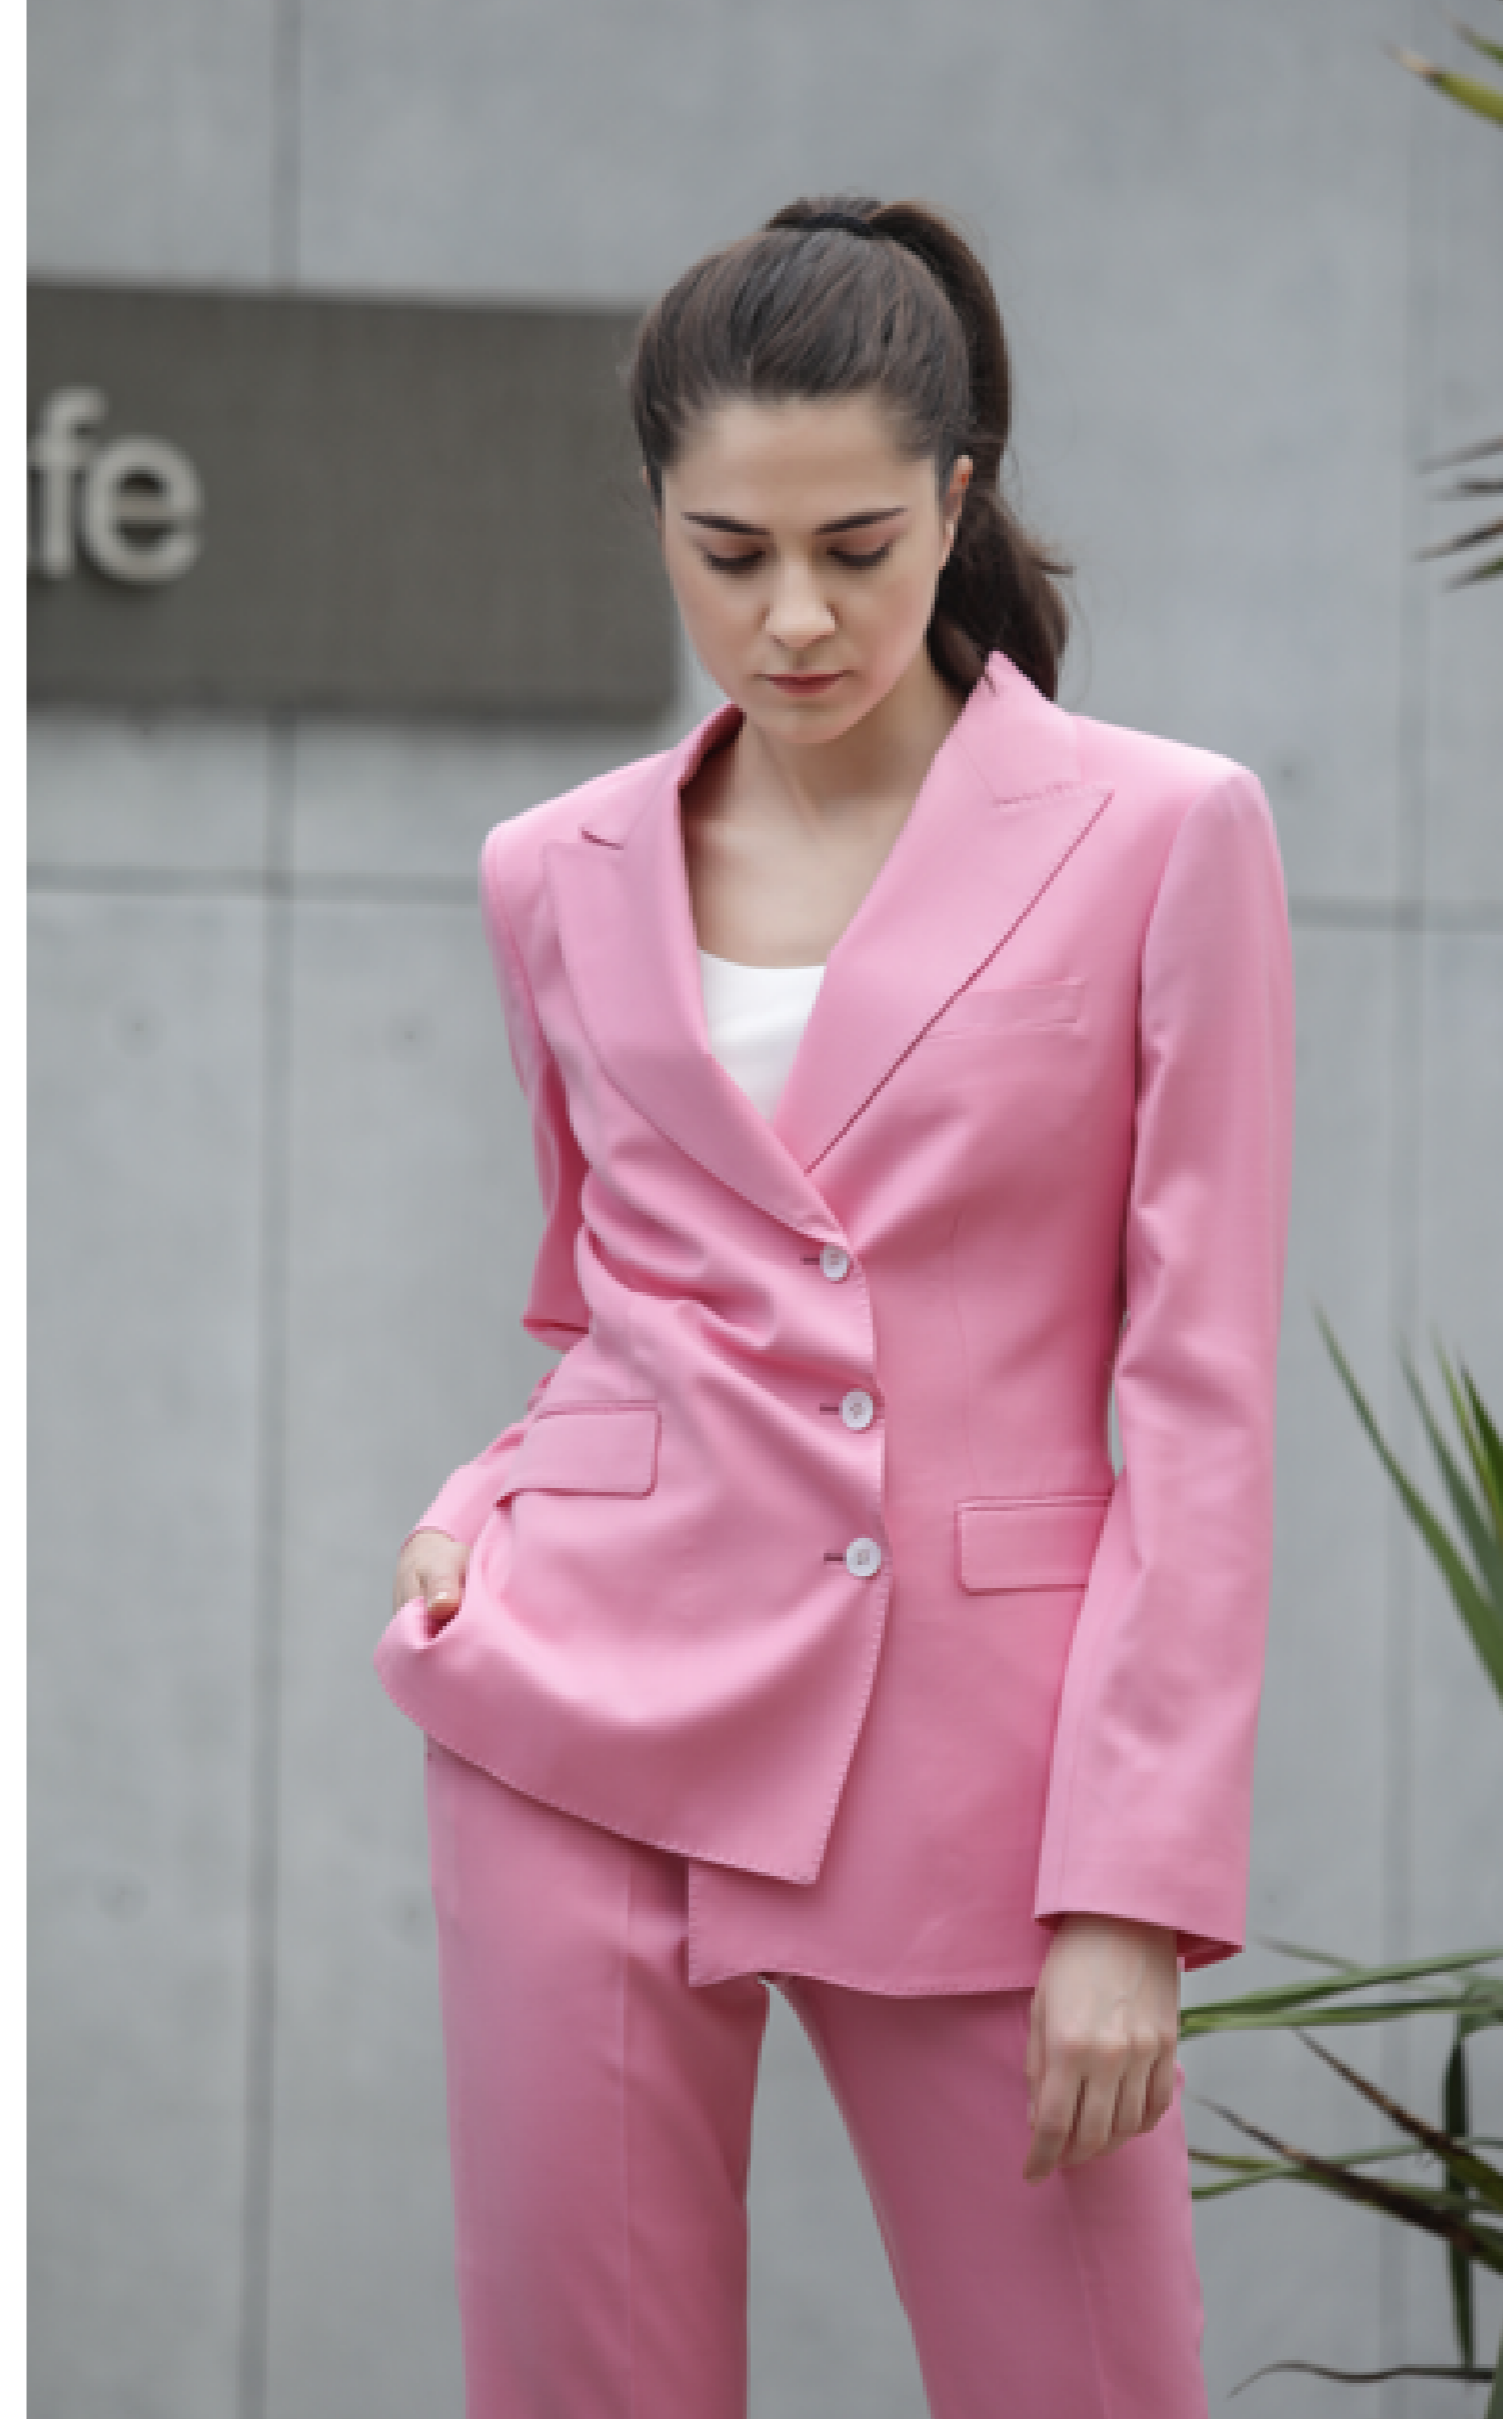

DATAILOR® 特裁

63159/120 30's/2
100%Wool

93072/530 Super 130's 270gr
100%Wool Brown

63159/120 98%Cotton 145cm 450gr
2%Elastane White