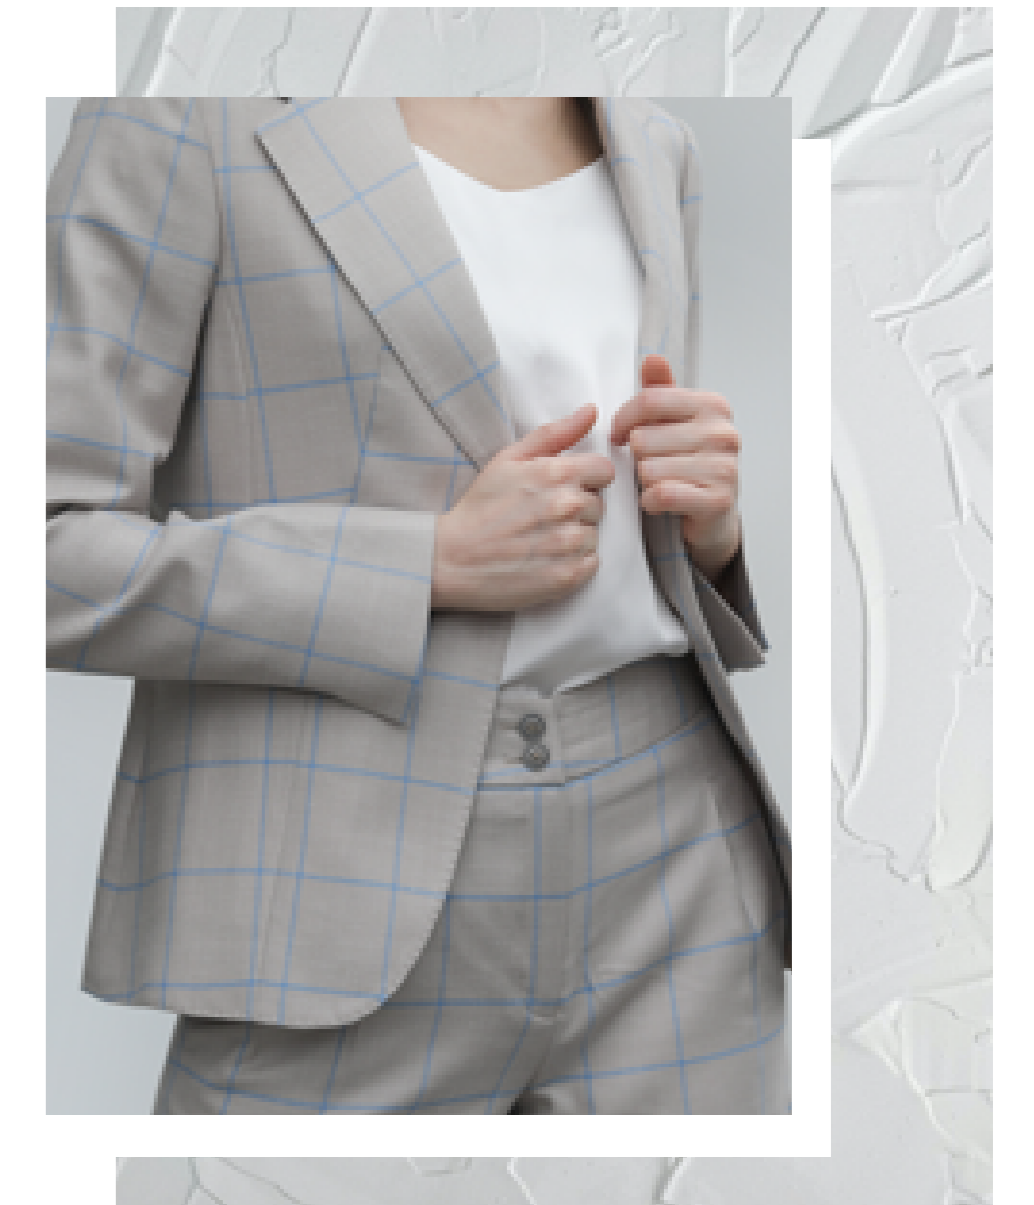

DATAILOR® 特裁

63159/120 30's/2
100%Wool

93072/530 Super 130's 270gr
100%Wool Brown

63159/120 98%Cotton 145cm 450gr
2%Elastane White