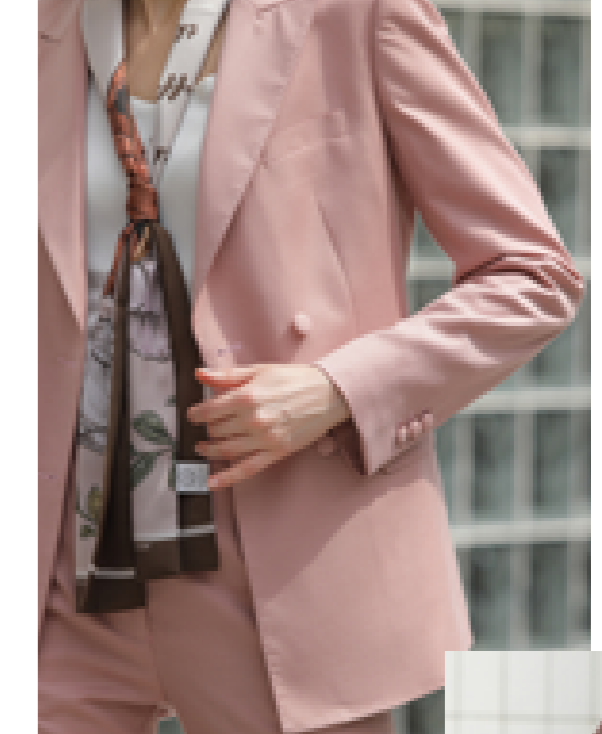

93072/530 Super 130's 270gr  
100%Wool Brown

63159/120 98%Cotton 145cm 450gr  
2%Elastane White

DATAILOR® 特裁

63159/120 30's/2  
100%Wool

93072/530 Super 130's 270gr  
100%Wool Brown

63159/120 98%Cotton 145cm 450gr  
2%Elastane White