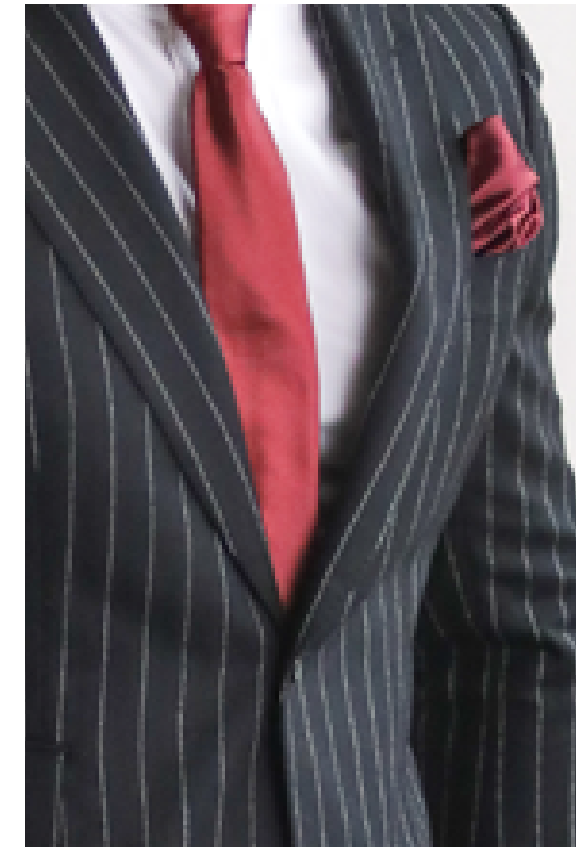

DATAILOR® 特裁

63159/120 30's/2
100%Wool

93072/530 Super 130's 270gr
100%Wool Brown

63159/120 98%Cotton 145cm 450gr
2%Elastane White